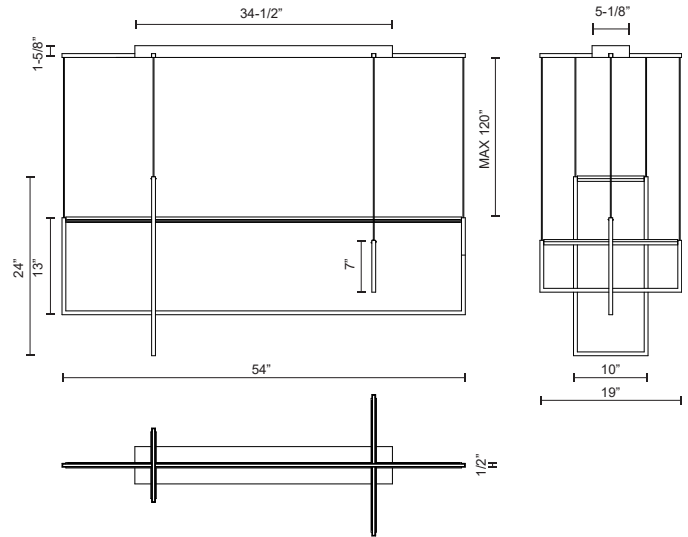

ARKELL MP28356

PENDANTS

PROJECT

MP28356-BN
Brushed Nickel

MP28356-BK
Black

SPECIFICATION DETAILS

Fixture Dimensions	L54" x W19" x H24"
Light Source	LED with DC Driver
Wattage	90W
Total Lumens	7980lm
Delivered Lumens	BK-2638lm; BN-2351lm;
Voltage	120V
Color Temperature	3000K
CRI (Ra)	90CRI
Optional Color Temps	2700K - 5000K Available, Minimum Order Quantities Apply
LED Rated Life	50,000 hours
Dimming	100% - 10%, TRIAC or ELV Dimmer (Not Included)
Diffuser Details	White Acrylic Diffuser
Adjustable	Yes
Wire Length	120" Max
Wire Type	BK - Black Wire; BN-Clear Wire;
Minimum Hang Height	30"
Sloped Ceiling Adaptable	No
Location	Dry
Canopy Dimensions	L34-1/2"x W5-1/8"x H1-5/8"
Paint Finish	BK02; BN02;

* For custom options, consult factory for details.

* For warranty information, please visit www.kuzcolighting.com/warranty

DESCRIPTION

Characterized by the interplay of luminous rectangular forms the Arkell serves as both lighting and sculpture. Directing light upward and downward the floating illusion is emphasized by the minuscule suspension cables that visually disappear. Generously scaled the unique lamp is well suited for over a dining table or as a stand-alone focal point.